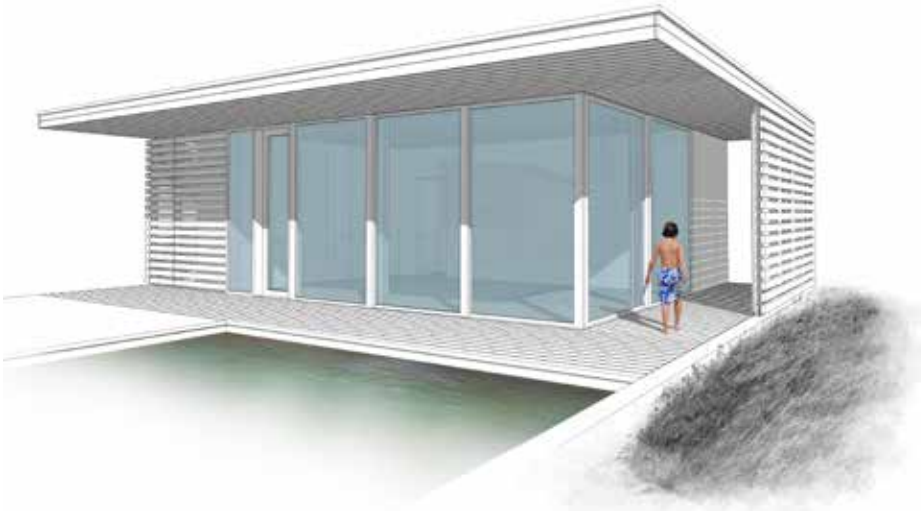

Pool House

Specifications

- 650 sf
- 350 sf of covered deck with outdoor shower
- 110 sf of covered storage
- Glass enclosed lounge with built-in cabinetry, bar sink and refrigerator/freezer
- Includes powder room and changing room with shower and sauna
- High-efficiency forced air heating and air conditioning
- Cedar siding, decking and soffits to match main house