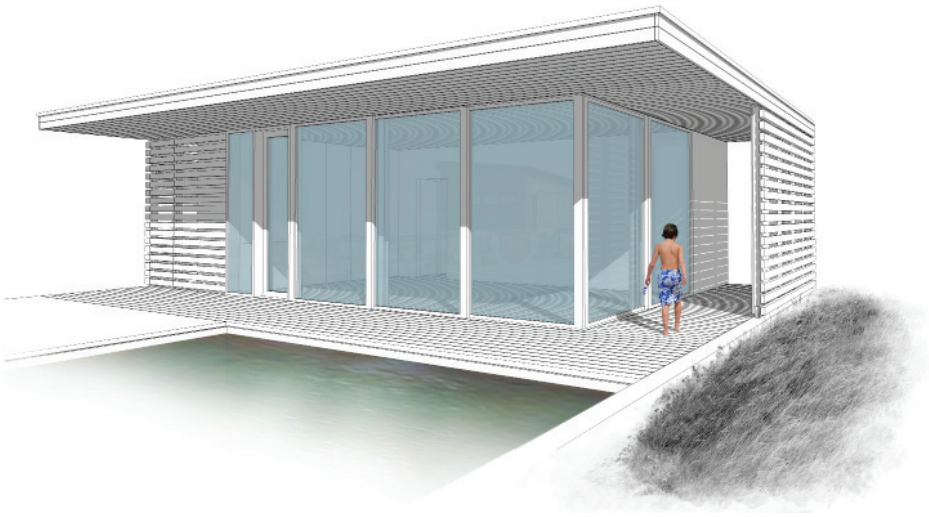

Pool House

Specifications

- 650 sf
- 350 sf of covered deck with outdoor shower
- 110 sf of covered storage
- Glass enclosed lounge with built-in cabinetry, bar sink and refrigerator/freezer
- 4 Person Sauna
- Includes full bath / changing room with shower
- In-floor radiant heating
- Cedar siding, decking and soffits to match main house