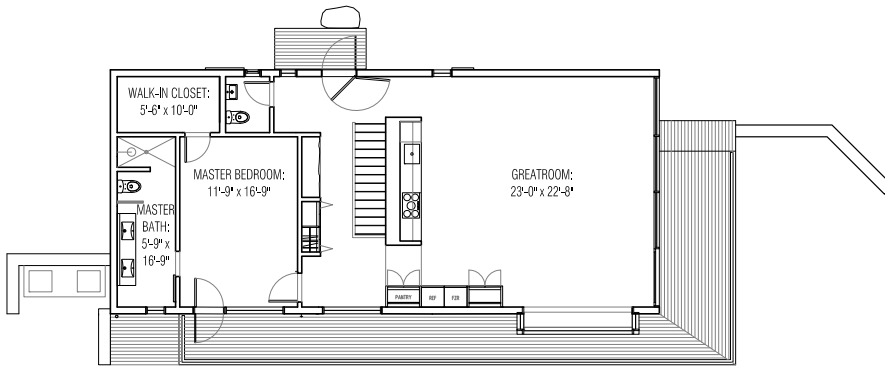

4th Bedroom

Specifications

- 600 sf addition (3500 sf total)
- Addition includes:
  - Fourth bedroom
  - Additional full bath off den
  - Powder room at entry
  - Enlarged built-in storage closet at entry hall
  - Expanded kitchen and greatroom
  - Utility sink at laundry room
  - Increased overall house width

Cost
$190,000

Upper Entry Level Plan