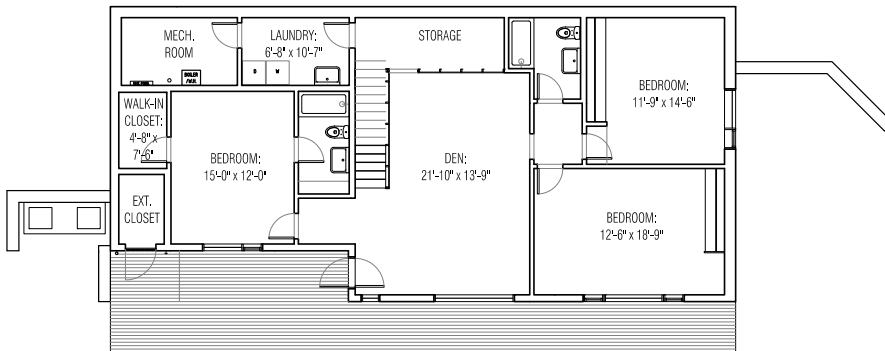

Lower Level Plan