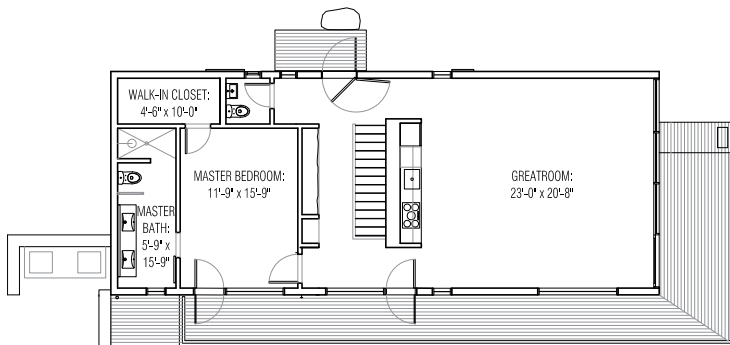

3rd Floor

Specifications

- 1200 sf addition (4100 sf total)
- Addition includes:
 - Full basement with large open playroom/den and expanded laundry and storage rooms
 - Expanded bedrooms with walk-in closets
 - Powder room at entry
 - Utility sink at laundry room

Cost

\$230,000

Upper Entry Level Plan

Lower Level Plan

Basement Plan