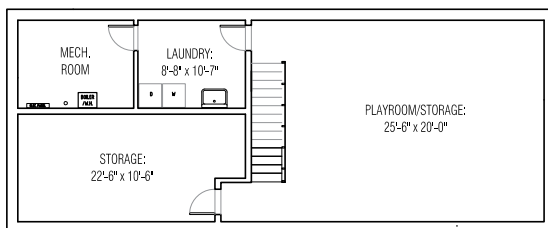

3rd Floor

Specifications

- 1200 sf addition (4100 sf total)
- Addition includes:
 - Full basement with large open playroom/den and expanded laundry and storage rooms
 - Expanded bedrooms with walk-in closets
 - Powder room at entry
 - Utility sink at laundry room

Cost

\$230,000

Upper Entry Level Plan

Lower Level Plan

Basement Plan