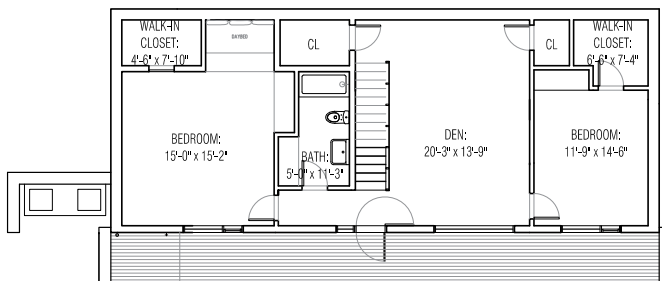

3rd Floor

Specifications

- 1200 sf addition (4100 sf total)
- Addition includes:
 - Full basement with large open playroom/den and expanded laundry and storage rooms
 - Expanded bedrooms with walk-in closets
 - Powder room at entry
 - Utility sink at laundry room

Cost

\$230,000

Upper Entry Level Plan

Lower Level Plan

Basement Plan