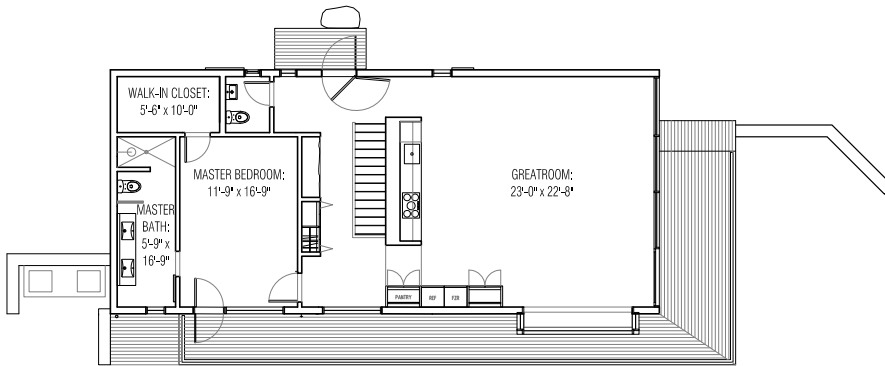

4th Bedroom

Specifications

- 600 sf addition (3500 sf total)
- Addition includes:
 - Fourth bedroom
 - Additional full bath off den
 - Powder room at entry
 - Enlarged built-in storage closet at entry hall
 - Expanded kitchen and greatroom
 - Utility sink at laundry room
 - Increased overall house width

Cost
\$230,000

Upper Entry Level Plan

Lower Level Plan