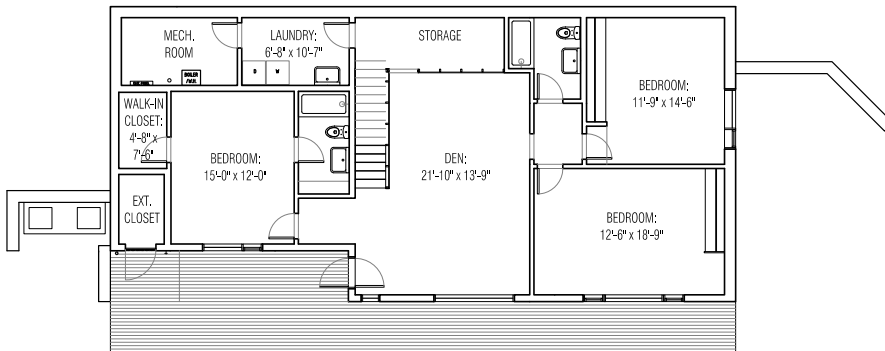

4th Bedroom

Specifications

- 600 sf addition (3500 sf total)
- Addition includes:
 - Fourth bedroom
 - Additional full bath off den
 - Powder room at entry
 - Enlarged built-in storage closet at entry hall
 - Expanded kitchen and greatroom
 - Utility sink at laundry room
 - Increased overall house width

Cost
\$230,000

Upper Entry Level Plan

Lower Level Plan